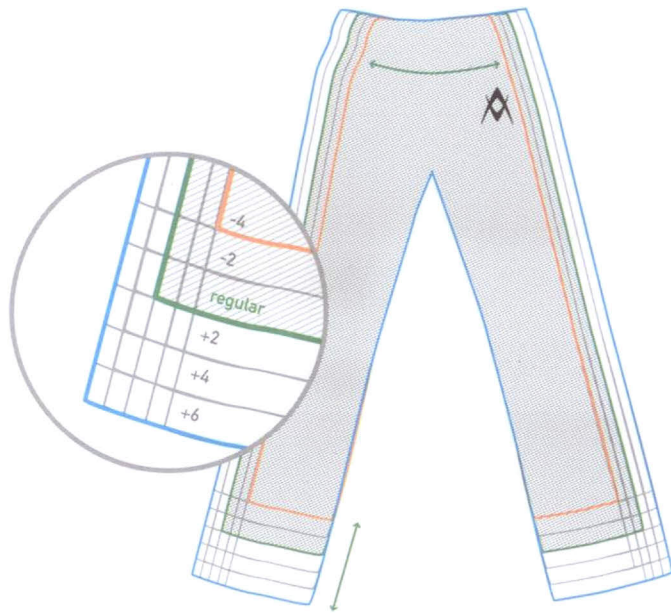

Size total

.390

.490

.940

LADIES' 410201.XXX FITTING JACKET short sleeve - 2 inch

Size total

.390

.490

.940

LADIES' 410202.XXX FITTING JACKET long sleeve + 2 inch

Size total

.390

.490

.940

.390 royal/black zips

.490 red/black zips

.940 black/red zips

MEN'S
400211.XXX FITTING PANTS

Waist

Length total

.900

LADIES'
401210.XXX FITTING PANTS

Waist

Length total