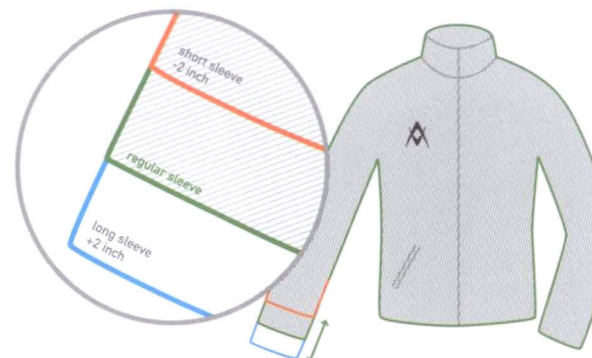

PERFECT FITTING SYSTEM

The perfect fit of every ski jacket is guaranteed by Vökl Performance wear's new PERFECT FITTING SYSTEM. All sizes come with variable sleeve lengths – so Vökl can finally offer the individual ski jacket with a perfect fit for everybody. And yet the best is that all jackets with PERFECT FITTING SYSTEM are stocked for our Performance Wear customers in all possible sizes all winter season. Just the perfect fit!

LADIES' JACKETS

unisex EU	unisex US/CAN	Jacket chest width in total	chest width half measured	short sleeve - 2 inch	regular sleeve	long sleeve + 2 inch	Body chest width in total
XXS	XXXS	96 cm	48 cm	x	x	x	74 cm
XS	XXS	100 cm	50 cm	x	x	x	80 cm
S	XS	104 cm	52 cm	x	x	x	86 cm
M	S	108 cm	54 cm	x	x	x	92 cm
L	M	112 cm	56 cm	x	x	x	98 cm
XL	L	116 cm	58 cm	x	x	x	104 cm
2XL	XL	122 cm	61 cm	x	x	x	110 cm
3XL	2XL	128 cm	64 cm	x	x	x	116 cm
4XL	3XL	134 cm	67 cm	x	x	x	122 cm
5XL	4XL	140 cm	70 cm	x	x	x	128 cm
6XL	5XL	146 cm	73 cm	x	x	x	134 cm

MEN'S JACKETS

unisex EU	unisex US/CAN	Jacket chest width in total	chest width half measured	short sleeve - 2 inch	regular sleeve	long sleeve + 2 inch	Body chest width in total
XS	XXS	110 cm	55 cm	x	x	x	85 cm
S	XS	116 cm	58 cm	x	x	x	91 cm
M	S	122 cm	61 cm	x	x	x	97 cm
L	M	128 cm	64 cm	x	x	x	103 cm
XL	L	134 cm	67 cm	x	x	x	109 cm
2XL	XL	140 cm	70 cm	x	x	x	115 cm
3XL	2XL	146 cm	73 cm	x	x	x	121 cm
4XL	3XL	154 cm	77 cm	x	x	x	129 cm
5XL	4XL	162 cm	81 cm	x	x	x	137 cm
6XL	5XL	170 cm	85 cm	x	x	x	145 cm
7XL	6XL	178 cm	89 cm	x	x	x	153 cm
8XL	7XL	186 cm	93 cm	x	x	x	161 cm
9XL	8XL	194 cm	97 cm	x	x	x	169 cm

MEN'S 400205.XXX FITTING JACKET regular sleeve

Size total

.390

.490

.940

MEN'S 400206.XXX FITTING JACKET short sleeve - 2 inch

Size total

.390