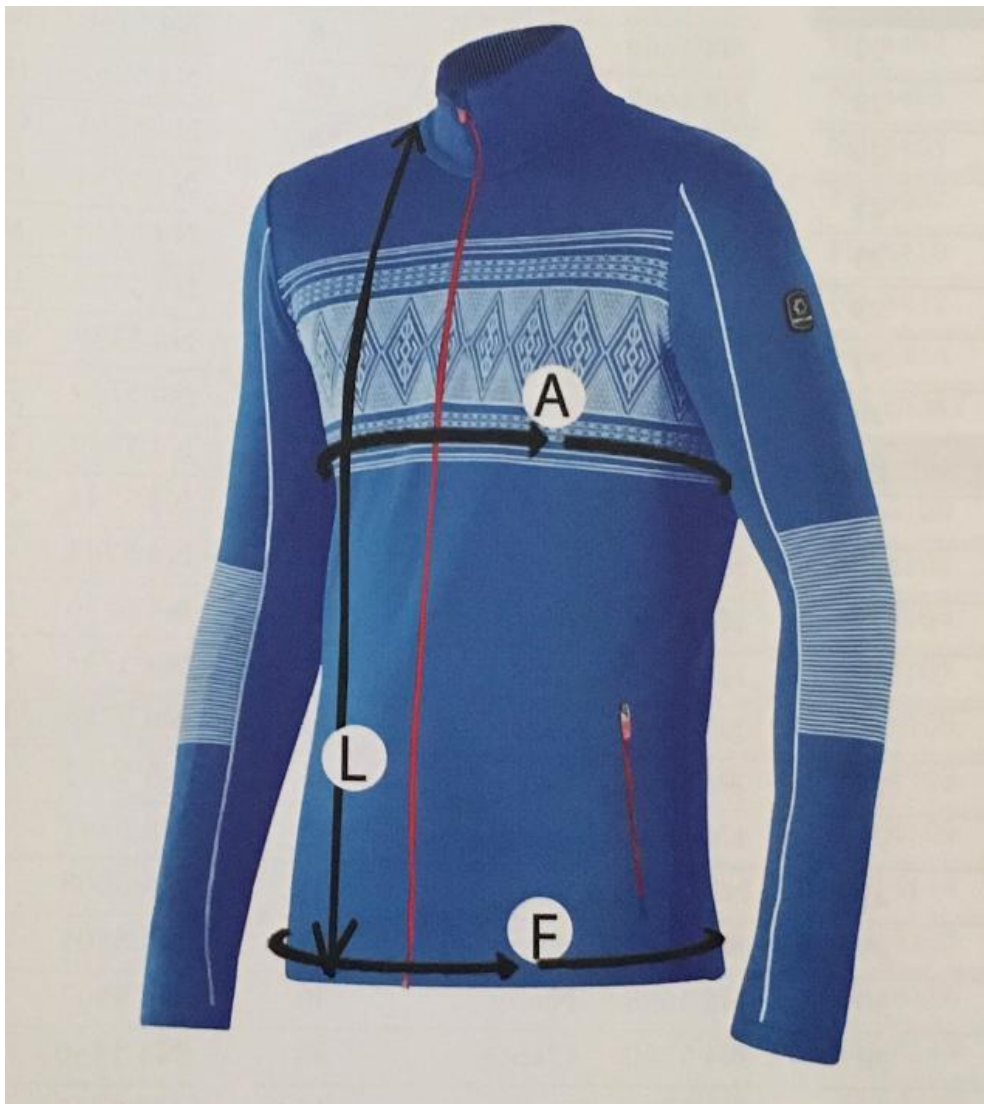

GUIA DE TALLAS TEXTIL – NEWLAND

MUJER

	XS	S	M	L	XL	XXL
	Normal	Normal	Normal	Normal	Normal	Normal
A	38	40	42	44	46	48
F	38	40	42	44	46	48
L	58	60	62	64	66	67

HOMBRE

	S	M	L	XL	XXL
	Normal	Normal	Normal	Normal	Normal
A	43	45	47	49	51
F	41	43	45	47	49
L	69	70	71	73	74.5